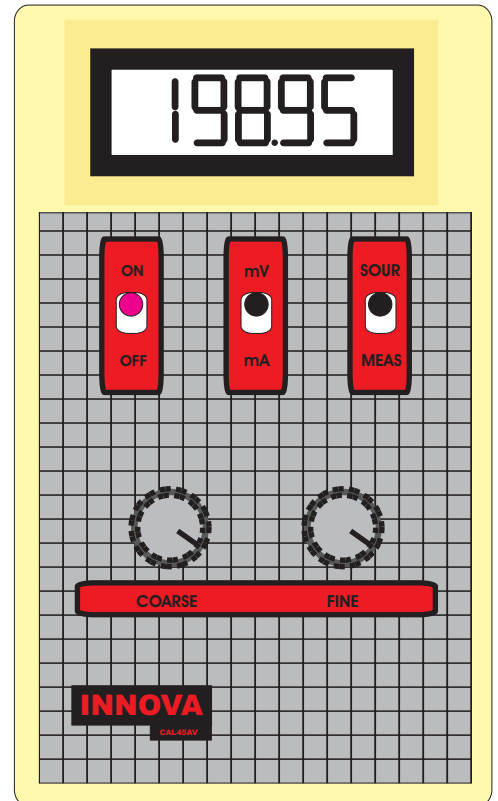

DIGITAL Milli-VOLT/Milli-AMP CALIBRATOR

INNOVA

MODEL: CAL 45AV

SPECIFICATIONS:

- DISPLAY:** 4 1/2 DIGIT LCD DISPLAY
- RANGE:** 0-199.99 mV/ 19.999mA
- SOURCE MODE:** 0-199.99 mV/19.999mA
- MEASURE MODE:** 0-199.99 mV/19.999mA
- ACCURACY:** 0.05% +/- 2 Counts.
- O/P ADJUSTABLE:** 10 Turns 'COARSE' & FINE Pots.
- mA OUTPUT LOAD:** 500 OHMS (Max.)
- LOW BATTERY :** LO BATTERY indication.
- POWER:** 2 x 9VOLTS BATTERY.